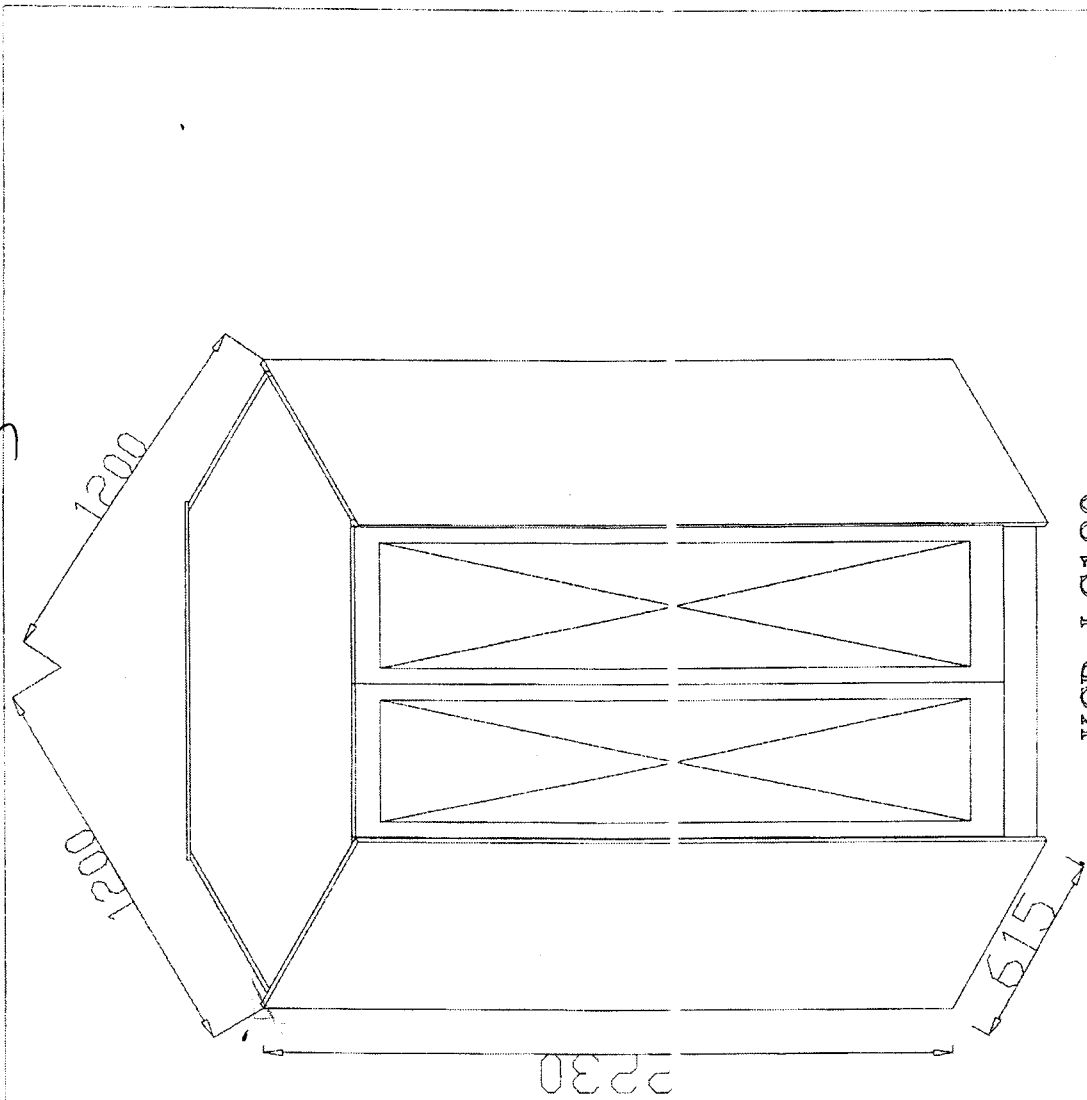

Also Available Corner Pantry

KCD-LC120

2230mm(HIGH)&1200mm(DEEP)

KCD-LC95

2230mm(HIGH)&950mm(DEEP)

SA60  
 also available

also available  
 SBK1000

DU