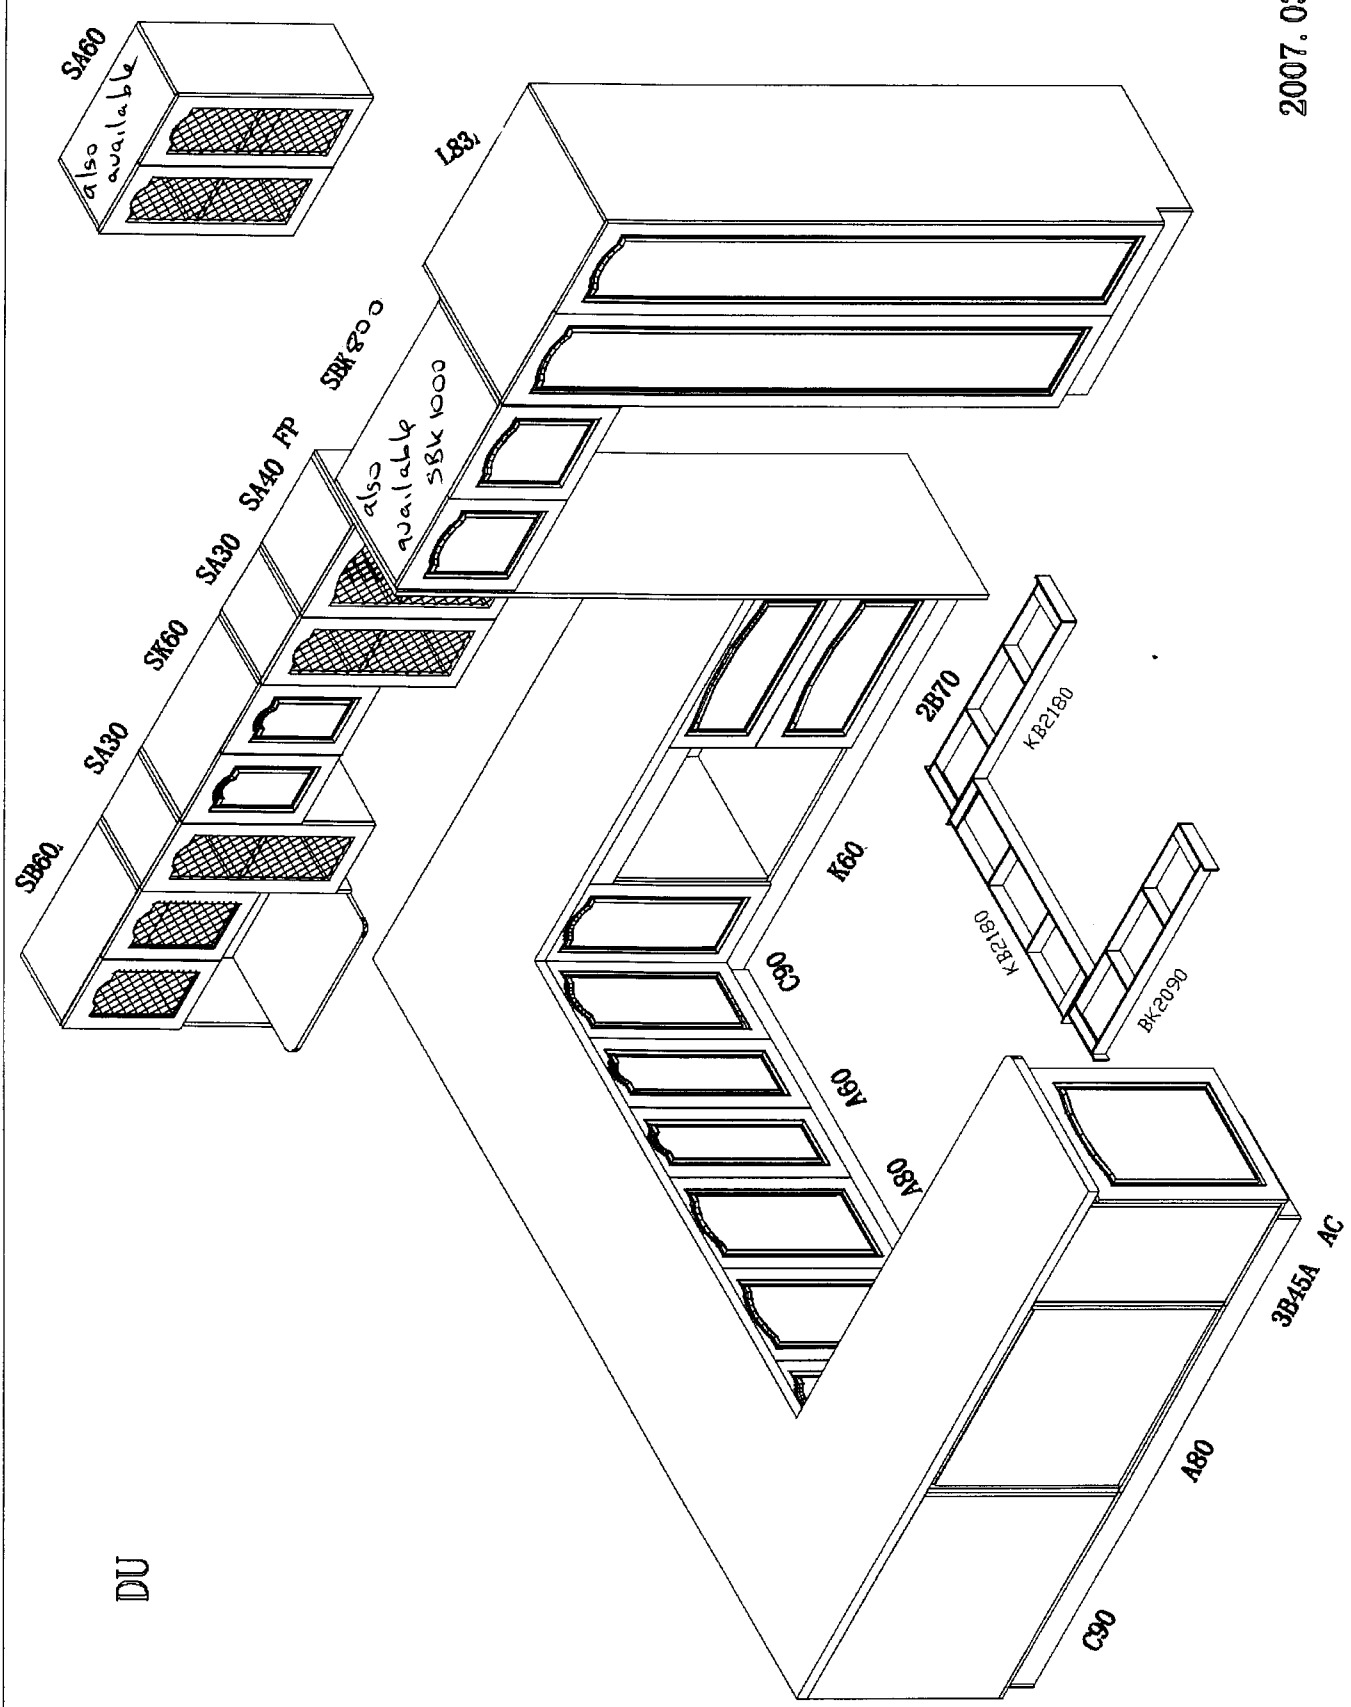

Also Available Corner Pantry

KCD-LC120

2230mm(HIGH)&1200mm(DEEP)

KCD-LC95

2230mm(HIGH)&950mm(DEEP)

SA60  
 also available

also available  
 SBK1000

DU