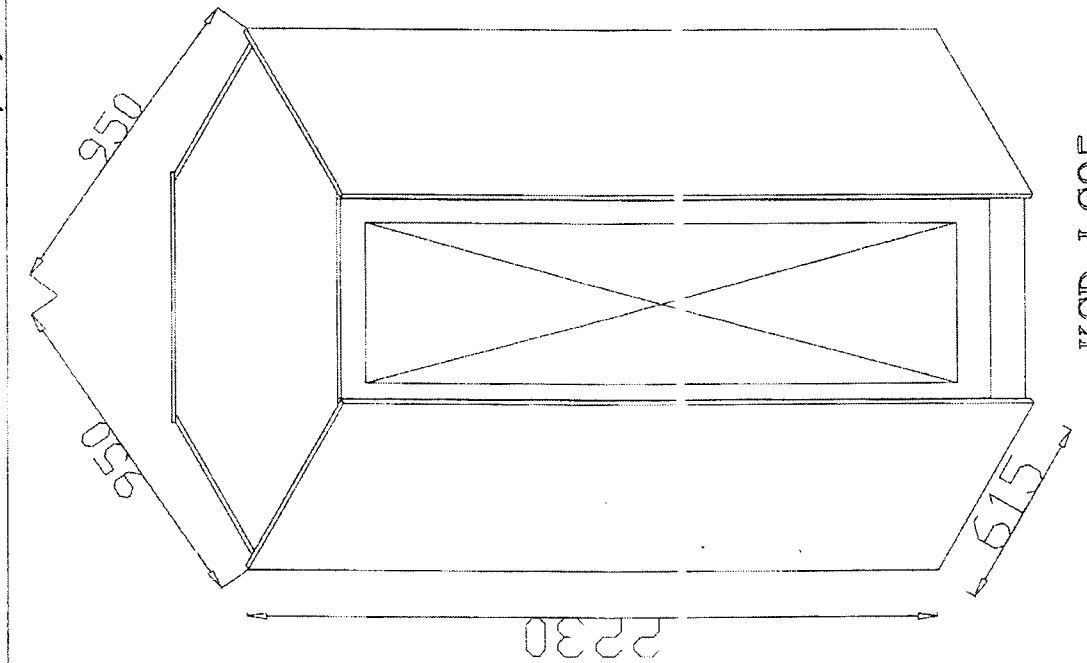

Also Available Corner Pantry

KCD-LC120

2230mm(HIGH)&1200mm(DEEP)

KCD-LC95

2230mm(HIGH)&950mm(DEEP)

SA60  
 also available

also available  
 SBK1000

DU